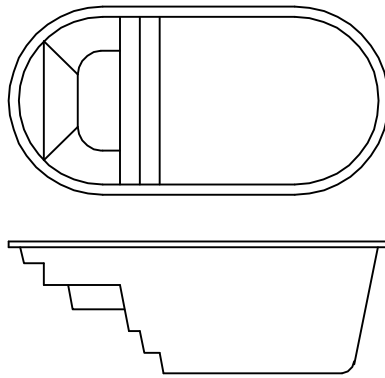

VOYAGER

	DRAFTER: CAD TEK DATE: 03/01/09	Trilogy Pools, LLC 1405 Winchester Highway . Fayetteville, TN 37334 Phone: (931)438-4744	
	CHECKER: DATE:	CLASSIC MASTER	
This drawing is the property of Trilogy Pools, LLC. Any reproduction, disclosure, or use is prohibited without the written consent of Trilogy Pools, LLC.	APPROVAL: DATE:	SIZE: A MODEL: VOYAGER/APOLLO	REV: .02.09 SHEET: C.13
		DATE: 03/01/09	SCALE: 1/8"=1' SHEET: C.13