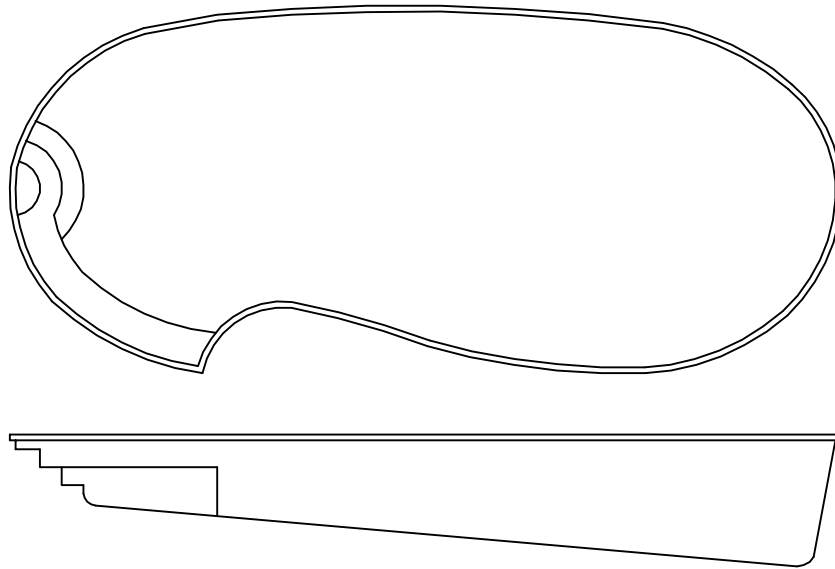

EQUINOX

TRILOGY <i>Innovation. Style. Freedom.</i>	DRAFTER: CAD TEK DATE: 03/01/09	Trilogy Pools, LLC 1405 Winchester Highway . Fayetteville, TN 37334 Phone: (931)438-4744		
	CHECKER: DATE:	CLASSIC MASTER		
This drawing is the property of Trilogy Pools, LLC. Any reproduction, disclosure, or use is prohibited without the written consent of Trilogy Pools, LLC.	APPROVAL: DATE:	SIZE: A	MODEL: EQUINOX	REV: .02.09
	DATE: 03/01/09	SCALE: 1/8"=1'	SHEET: C.9