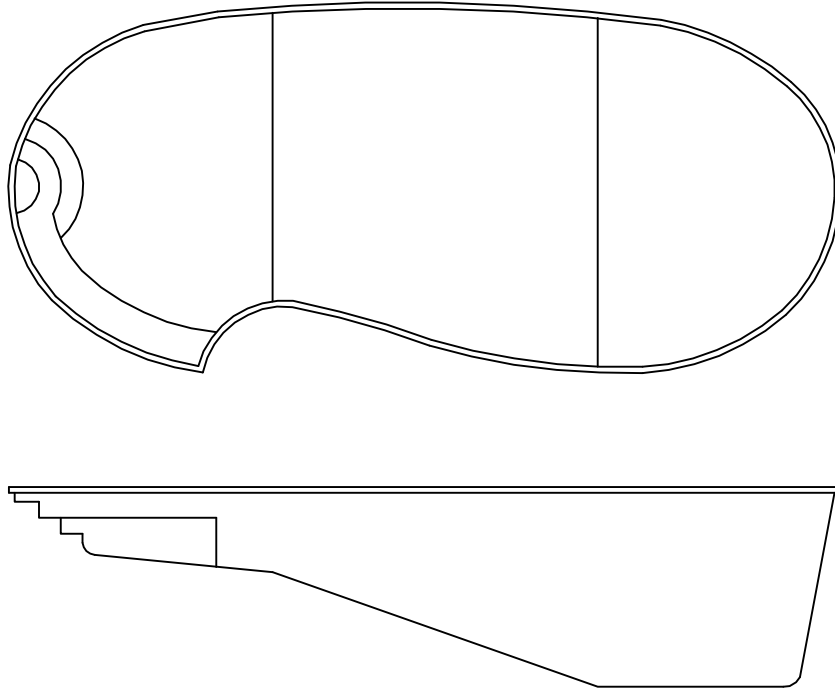

TITAN

TRILOGY <i>Innovation. Style. Freedom.</i>	DRAFTER: CAD TEK DATE: 03/01/09	Trilogy Pools, LLC 1405 Winchester Highway . Fayetteville, TN 37334 Phone: (931)438-4744	
	CHECKER: DATE:	CLASSIC MASTER	
This drawing is the property of Trilogy Pools, LLC. Any reproduction, disclosure, or use is prohibited without the written consent of Trilogy Pools, LLC.	APPROVAL: DATE:	SIZE: A DATE: 03/01/09	MODEL: TITAN SCALE: 1/8"=1' SHEET: C.10
			REV: .02.09