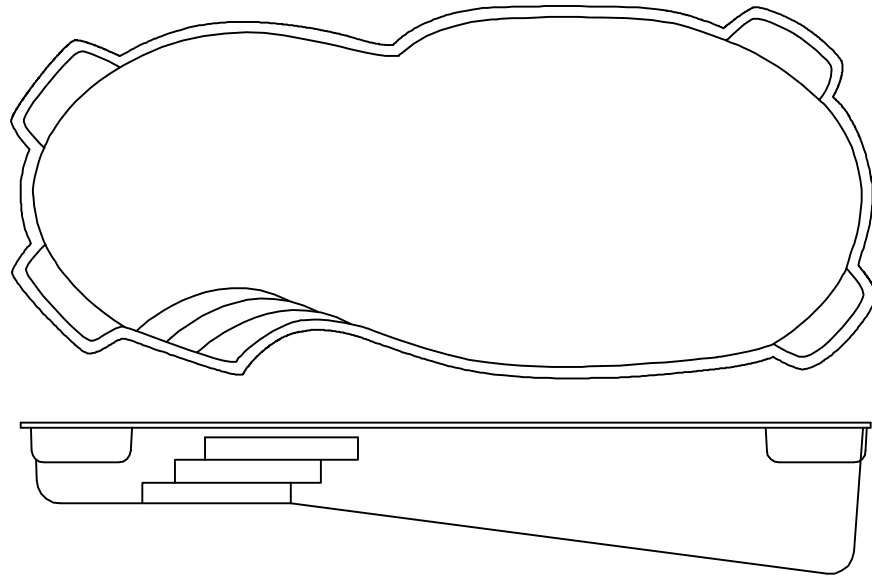

UTOPIA

	DRAFTER: CAD TEK DATE: 03/01/09	Trilogy Pools, LLC 1405 Winchester Highway . Fayetteville, TN 37334 Phone: (931)438-4744	
	CHECKER: DATE:	CLASSIC MASTER	
This drawing is the property of Trilogy Pools, LLC. Any reproduction, disclosure, or use is prohibited without the written consent of Trilogy Pools, LLC.	APPROVAL: DATE:	SIZE: A DATE: 03/01/09	MODEL: UTOPIA SCALE: 1/8"=1' SHEET: C.6
		REV: .02.09