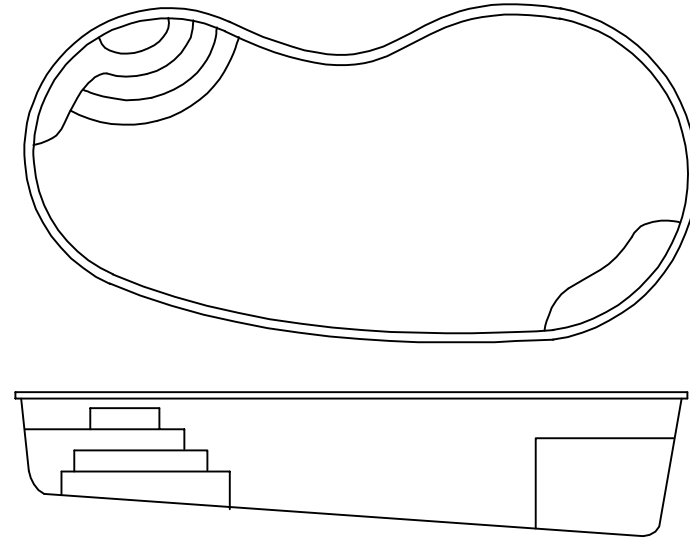

ORION

	DRAFTER: CAD TEK	Trilogy Pools, LLC 1405 Winchester Highway . Fayetteville, TN 37334 Phone: (931)438-4744		
	DATE: 03/01/09			
	CHECKER: DATE:	CLASSIC MASTER		
	APPROVAL:			
This drawing is the property of Trilogy Pools, LLC. Any reproduction, disclosure, or use is prohibited without the written consent of Trilogy Pools, LLC.	DATE:	SIZE: A	MODEL: CORONA/ORION	REV: .02.09
	DATE: 03/01/09	SCALE: 1/8"=1'	SHEET: C.8