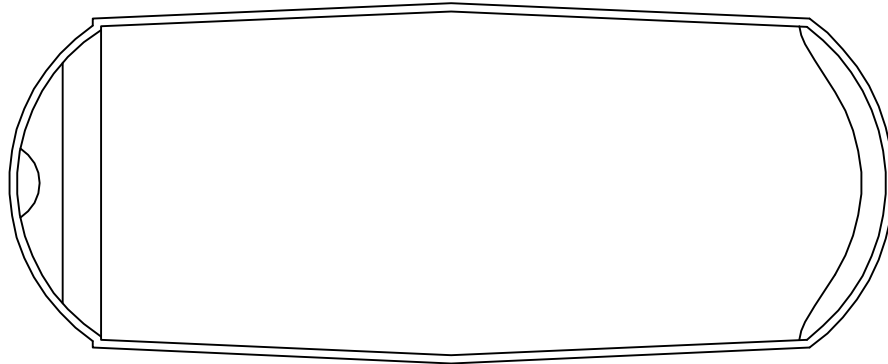

GALILEO

	DRAFTER: CAD TEK DATE: 03/01/09	Trilogy Pools, LLC 1405 Winchester Highway . Fayetteville, TN 37334 Phone: (931)438-4744		
	CHECKER: DATE:	CLASSIC MASTER		
This drawing is the property of Trilogy Pools, LLC. Any reproduction, disclosure, or use is prohibited without the written consent of Trilogy Pools, LLC.	APPROVAL: DATE:	SIZE: A DATE: 03/01/09	MODEL: GALILEO SCALE: 1/8"=1'	REV: .02.09 SHEET: C.11