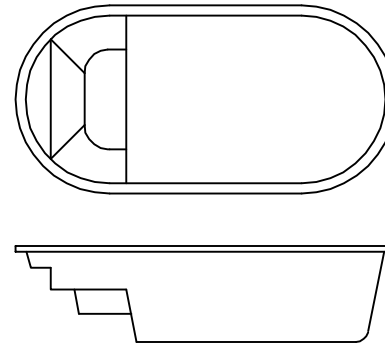

APOLLO

	DRAFTER: CAD TEK DATE: 03/01/09	Trilogy Pools, LLC 1405 Winchester Highway . Fayetteville, TN 37334 Phone: (931)438-4744	
	CHECKER: DATE:	CLASSIC MASTER	
This drawing is the property of Trilogy Pools, LLC. Any reproduction, disclosure, or use is prohibited without the written consent of Trilogy Pools, LLC.	APPROVAL: DATE:	SIZE: A MODEL: VOYAGER/APOLLO	REV: .02.09 SHEET: C.13
		DATE: 03/01/09	SCALE: 1/8"=1' SHEET: C.13