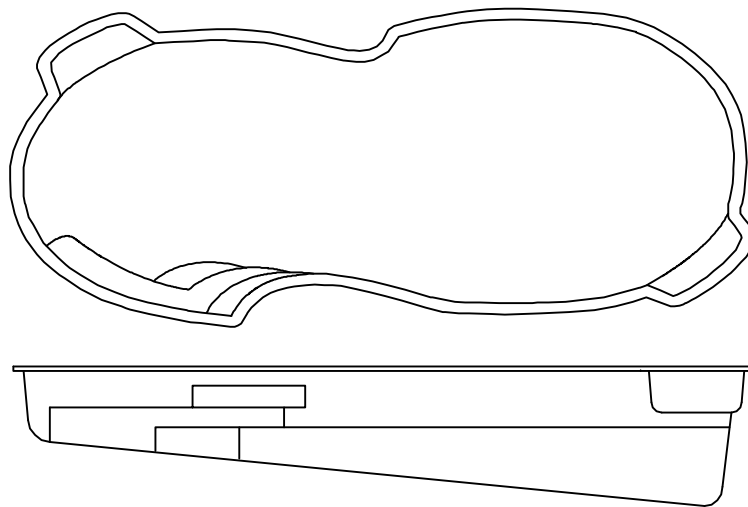

AQUARIUS

	DRAFTER: CAD TEK		Trilogy Pools, LLC 1405 Winchester Highway . Fayetteville, TN 37334 Phone: (931)438-4744		
	DATE: 03/01/09		CHECKER: 		
DATE: 		CLASSIC MASTER			
This drawing is the property of Trilogy Pools, LLC. Any reproduction, disclosure, or use is prohibited without the written consent of Trilogy Pools, LLC.		APPROVAL: 	SIZE: A	MODEL: AQUARIUS	REV: .02.09
DATE: 		DATE: 03/01/09	SCALE: 1/8"=1'	SHEET: C.7