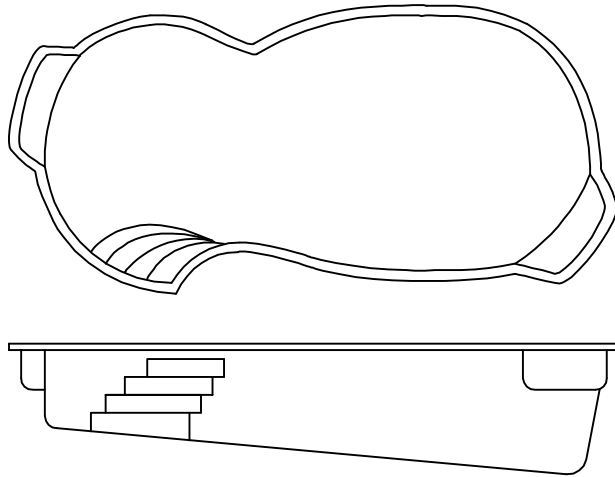

CORONA

	DRAFTER: CAD TEK	Trilogy Pools, LLC 1405 Winchester Highway . Fayetteville, TN 37334 Phone: (931)438-4744		
	DATE: 03/01/09			
	CHECKER: DATE:	CLASSIC MASTER		
	APPROVAL:			
This drawing is the property of Trilogy Pools, LLC. Any reproduction, disclosure, or use is prohibited without the written consent of Trilogy Pools, LLC.	DATE:	SIZE: A	MODEL: CORONA/ORION	REV: .02.09
	DATE: 03/01/09	SCALE: 1/8"=1'	SHEET: C.8